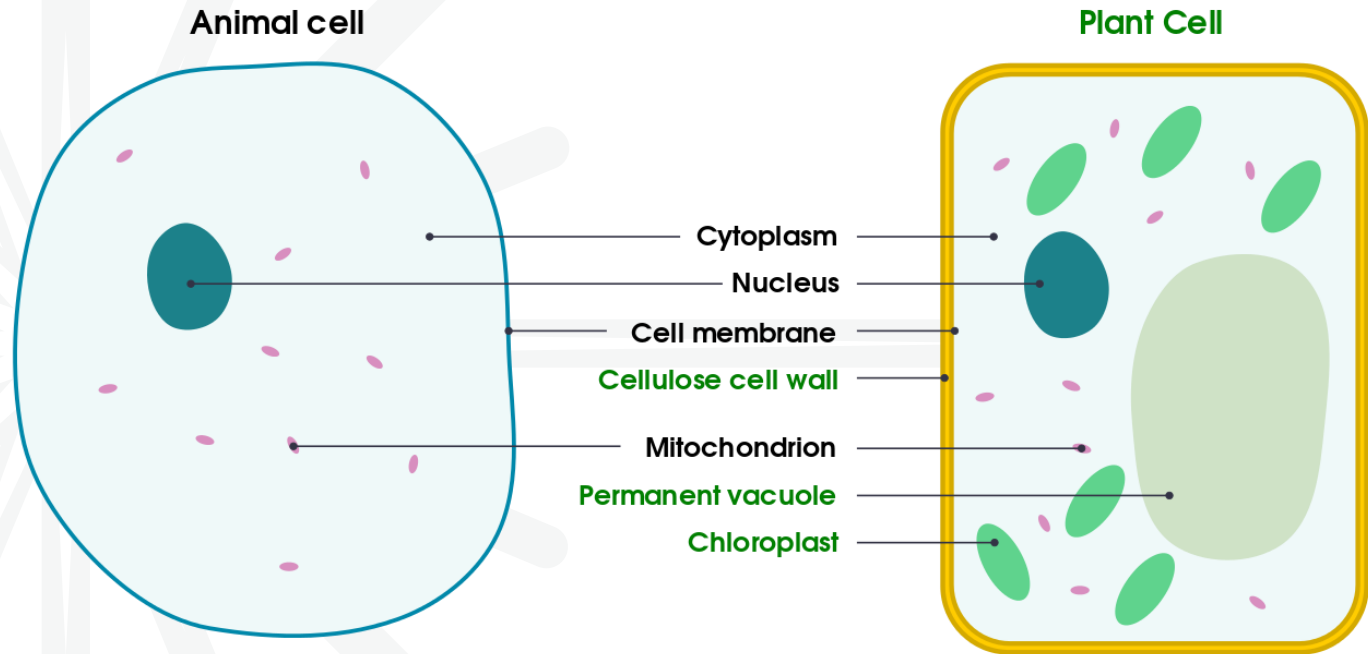

THE PRIORY ACADEMY

LSST

Sixth Form Induction Day
Applied Science Taster Session

Activity Part 1

Draw and label a plant and animal cell.

THE PRIORY ACADEMY
LSST

Activity Part 1

Draw and label a plant and animal cell.

Activity Part 2

Complete the card sort on 'Cell Organelles'.

The Course

Examination= 58%
Coursework= 42%

Unit	Year	Exam/CWK	%
1	12	Exam	25
2	12	Coursework	25
3	13	Exam	33
8	13	Coursework	17

This is a link to the Pearson BTEC specification. [Specification - Pearson BTEC Level 3 National Extended Diploma in Applied Science](#)

Grading

The BTEC Health and Social Care qualification is equivalent to 1 A-Level.

Grade	Equivalent to...
Distinction *	A*
Distinction	A
Merit	C
Pass	E

Year 12 Examination

Unit 1: Principles and Applications of Science