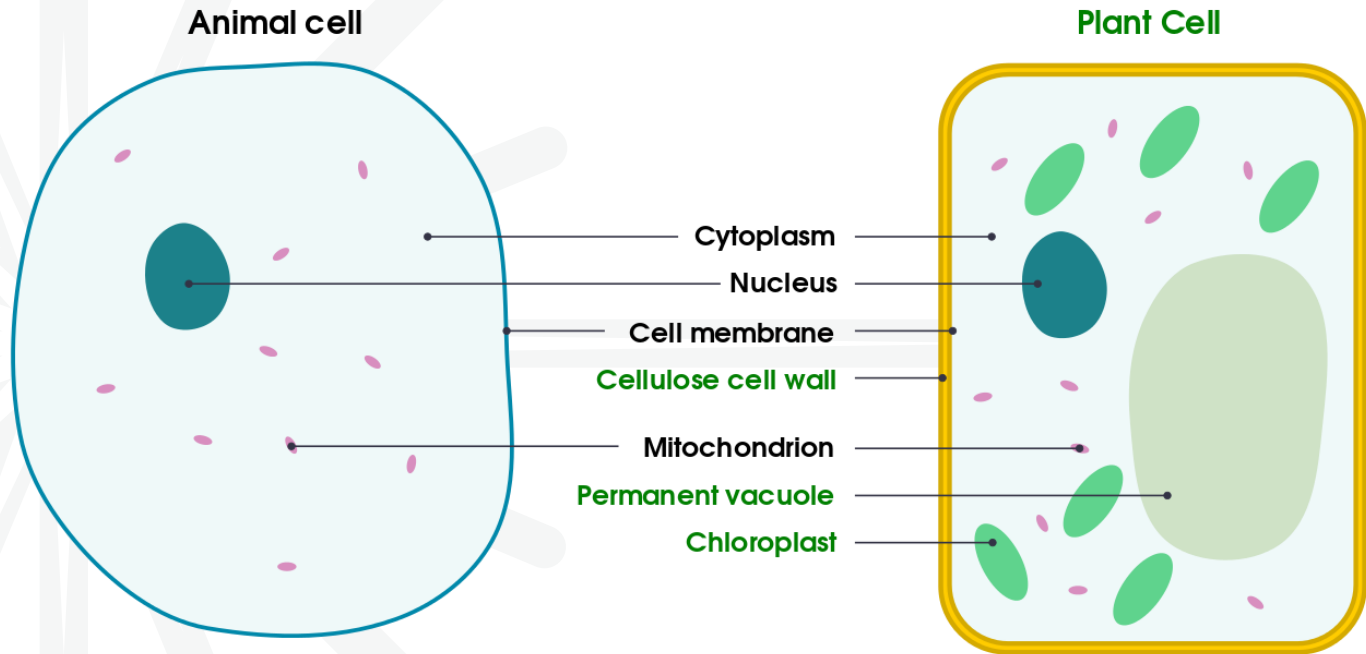

THE PRIORY ACADEMY

LSST

Sixth Form Induction Day
Applied Science Taster Session

Activity Part 1

Draw and label a plant and animal cell.

THE PRIORY ACADEMY
LSST

Activity Part 1

Draw and label a plant and animal cell.

Activity Part 2

Complete the card sort on 'Cell Organelles'.

The Course

Examination= 58%
Coursework= 42%

Unit	Year	Exam/CWK	%
1	12	Exam	25
2	12	Coursework	25
3	13	Exam	33
8	13	Coursework	17

This is a link to the Pearson BTEC specification. [Specification - Pearson BTEC Level 3 National Extended Diploma in Applied Science](#)

Grading

The BTEC Health and Social Care qualification is equivalent to 1 A-Level.

Grade	Equivalent to...
Distinction *	A*
Distinction	A
Merit	C
Pass	E

Year 12 Examination

Unit 1: Principles and Applications of Science